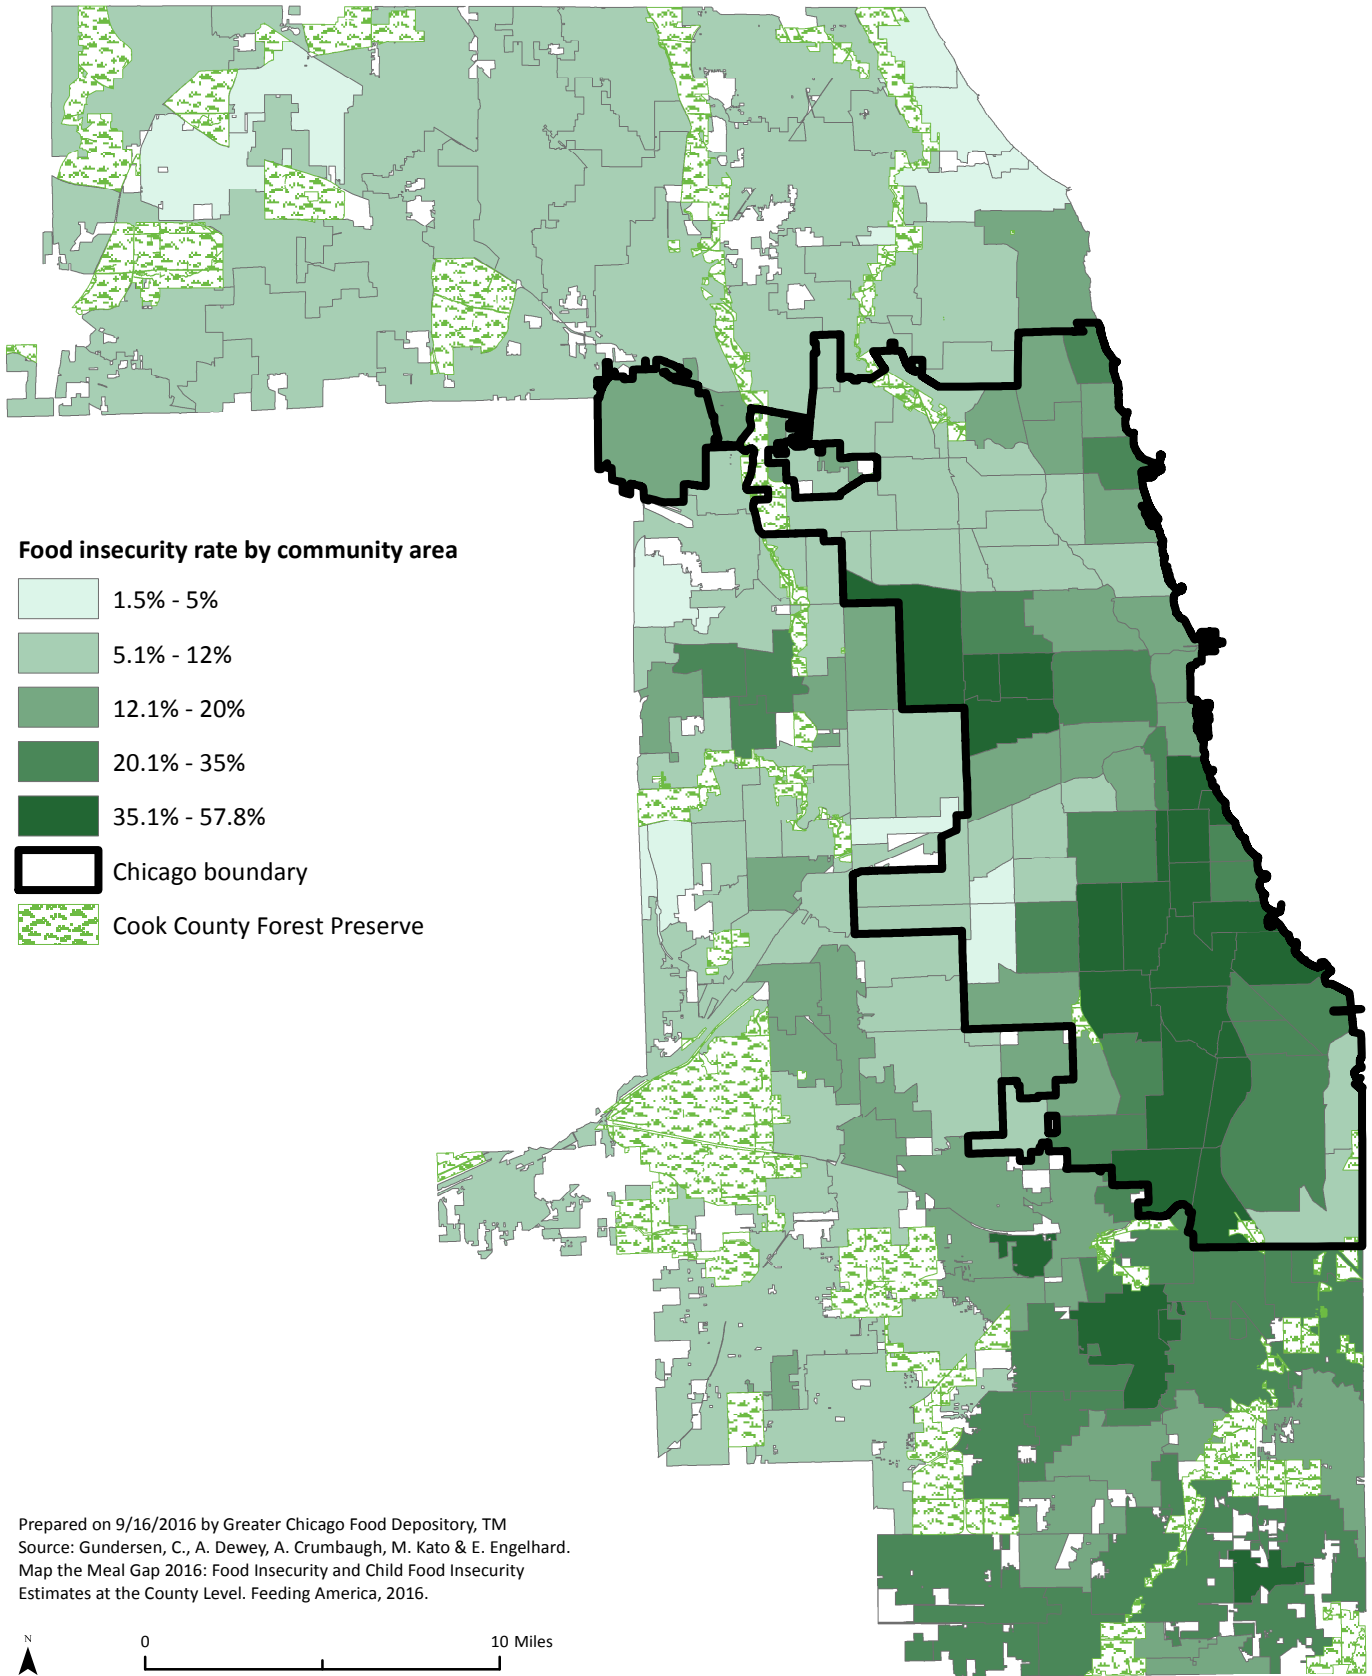

# Food Insecurity Rates in Cook County, 2014

Prepared on 9/16/2016 by Greater Chicago Food Depository, TM  
Source: Gundersen, C., A. Dewey, A. Crumbaugh, M. Kato & E. Engelhard.  
Map the Meal Gap 2016: Food Insecurity and Child Food Insecurity  
Estimates at the County Level. Feeding America, 2016.